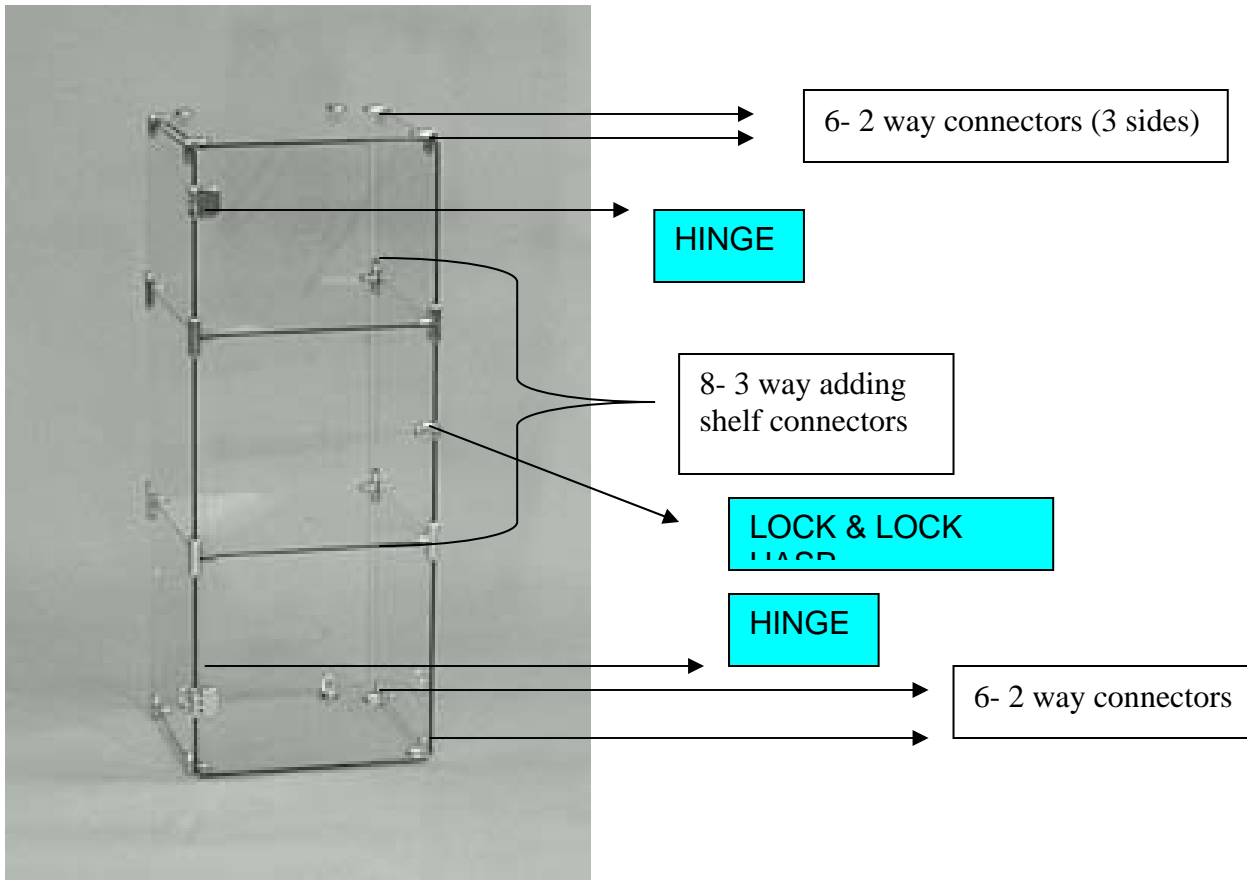

GB36

CONSISTS OF:

- 3- GLASS 12 X 36
- 1- GLASS 11 X 36
- 4- GLASS 12 X 12
- 12- 2 WAY CONNECTORS
- 8- 3 WAY SHELF CONNECTOR
- 2- HINGES
- 1- LOCK HASP
- 1- LOCK