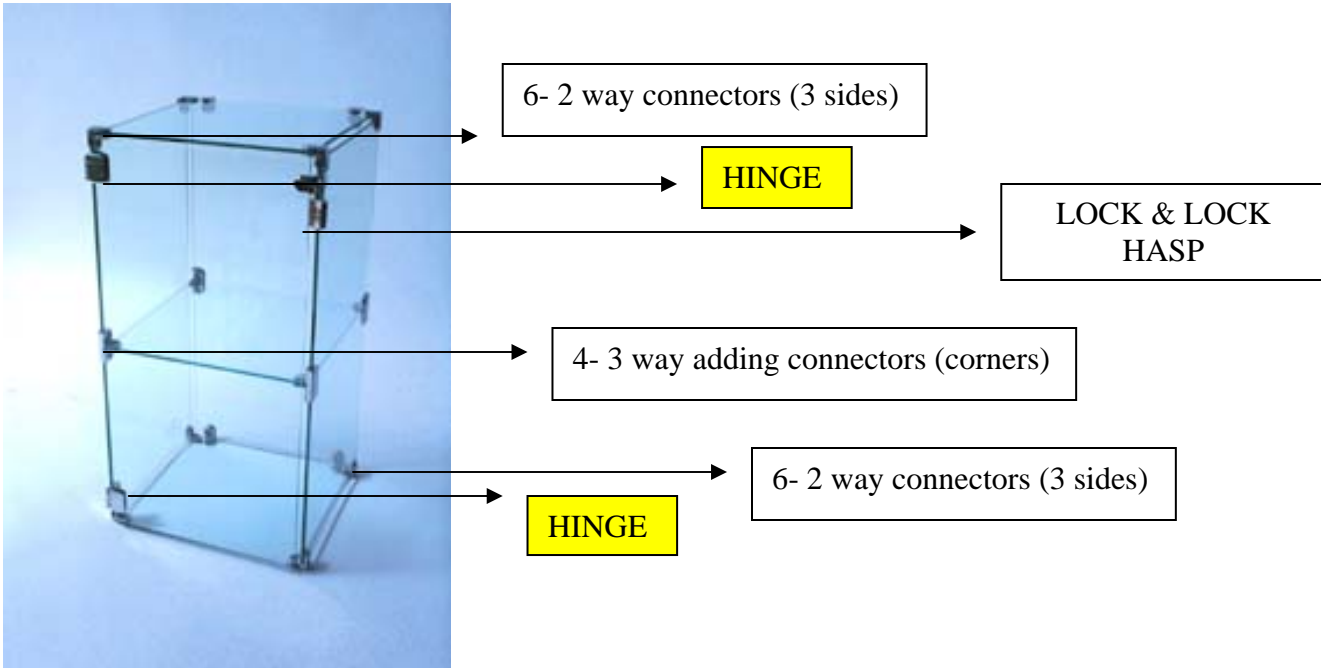

GB24

CONSISTS OF:

- 3- GLASS 12 X 24
- 1- GLASS 11 X 24
- 3- GLASS 12 X 12
- 12- 2 WAY CONNECTORS
- 4- 3 WAY ADDING SHELF
- 2- HINGE
- 1- LOCK HASP
- 1- LOCK

MS3

CON2