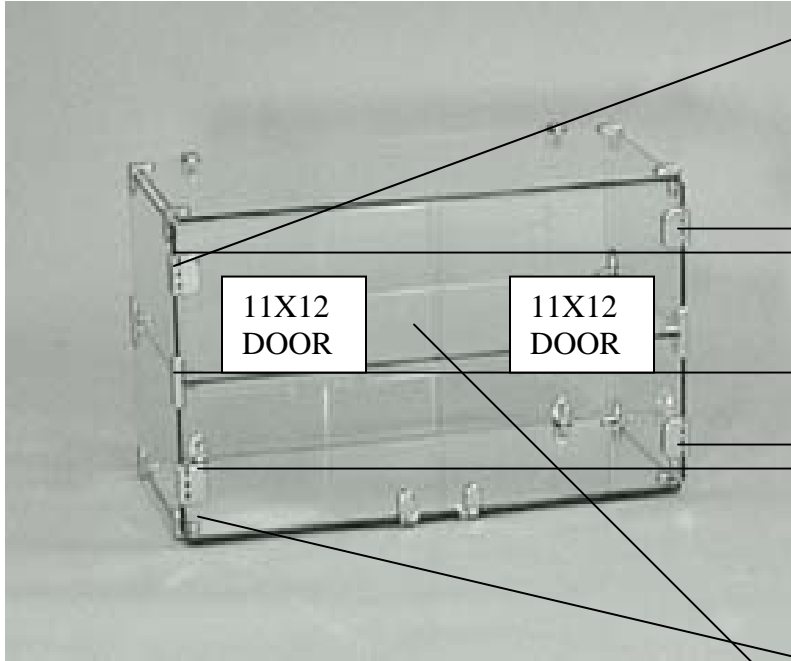

# GB2

6- CON2 (3 SIDES)

HINGE

11X12  
DOOR

11X12  
DOOR

4- MS3 (SHELF)

HINGE

## INCLUDES:

GL1212- 2PCS (2 SIDES)

GL1112- 2PCS (2 DOORS)

GL1224- 4PCS (TOP-BOTTOM-BACK-SHELF)

LH- 1PC

LOCK- 1 PC

MS3- 4PCS

CON2- 12PCS

HIN2- 4PCS

6- CON2 (3 SIDES)

LH & LOCK

YOUR  
PREFERENCE